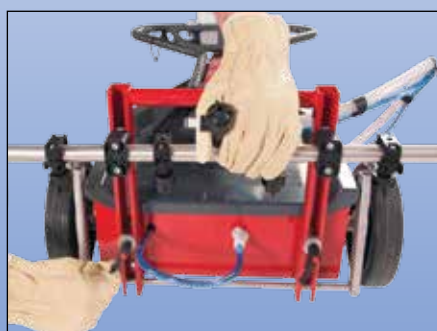

Lap-controlled flow pump that adjusts the consumption according to the walking speed to always provide the right amount of material consumption. By other words, the consumption are the same regardless walking speed. With a potentiometer, the material consumption are adjusted. If stop walking, or going backward the flow pump automatically stops running. With a leveler on the handle, you lift up the brush alternatively mop cloth from the floor, which also helps when you shall turn or operating in tight spaces. The machine has three different tools which can be used individually or together; sprayer, brush or sweeper cloth, everything depends on how you wants to do the treatment. The tools are between 115 and 125 cm wide, which means that for each step you take you have been treated over one square meter.

ab lindec

Box 5, 421 21 V.Frölunda, Sweden, Tfn +46-31-298810,
Fax +46-31-298876, export@lindec.se, www.lindec.com

The machine can easily and quickly be folded and transported in a normal car, with the simple weight of 28 kg and with dimensions of 85 x 58 x 42 cm (folded).

Basic data:	LCLA
Battery	Status indicator
System	12 V
Flow Pump	15 lit/min
Battery 12 Ah	12 Ah (2 pcs)
Battery running time	apporx 2 hrs / 4000 m ²
Dimensions without tools	115 x 58 x 100 cm
Dimensions folded	85 x 58 x 42 cm
Weight only machine	28 kg
Weight sprays tool	1,5 kg
Weight brush tool	3 kg
Weight mop tool	4,2 kg
Total weight, including all utilities	37 kg

Simple and easy to fold, pull out the bolt and fold down handle.

Easy and smooth height adjustment to adjust the height of the spray system.

To change or remove the tool, pull out the bolt's on both sides and lift straight up simultaneously.